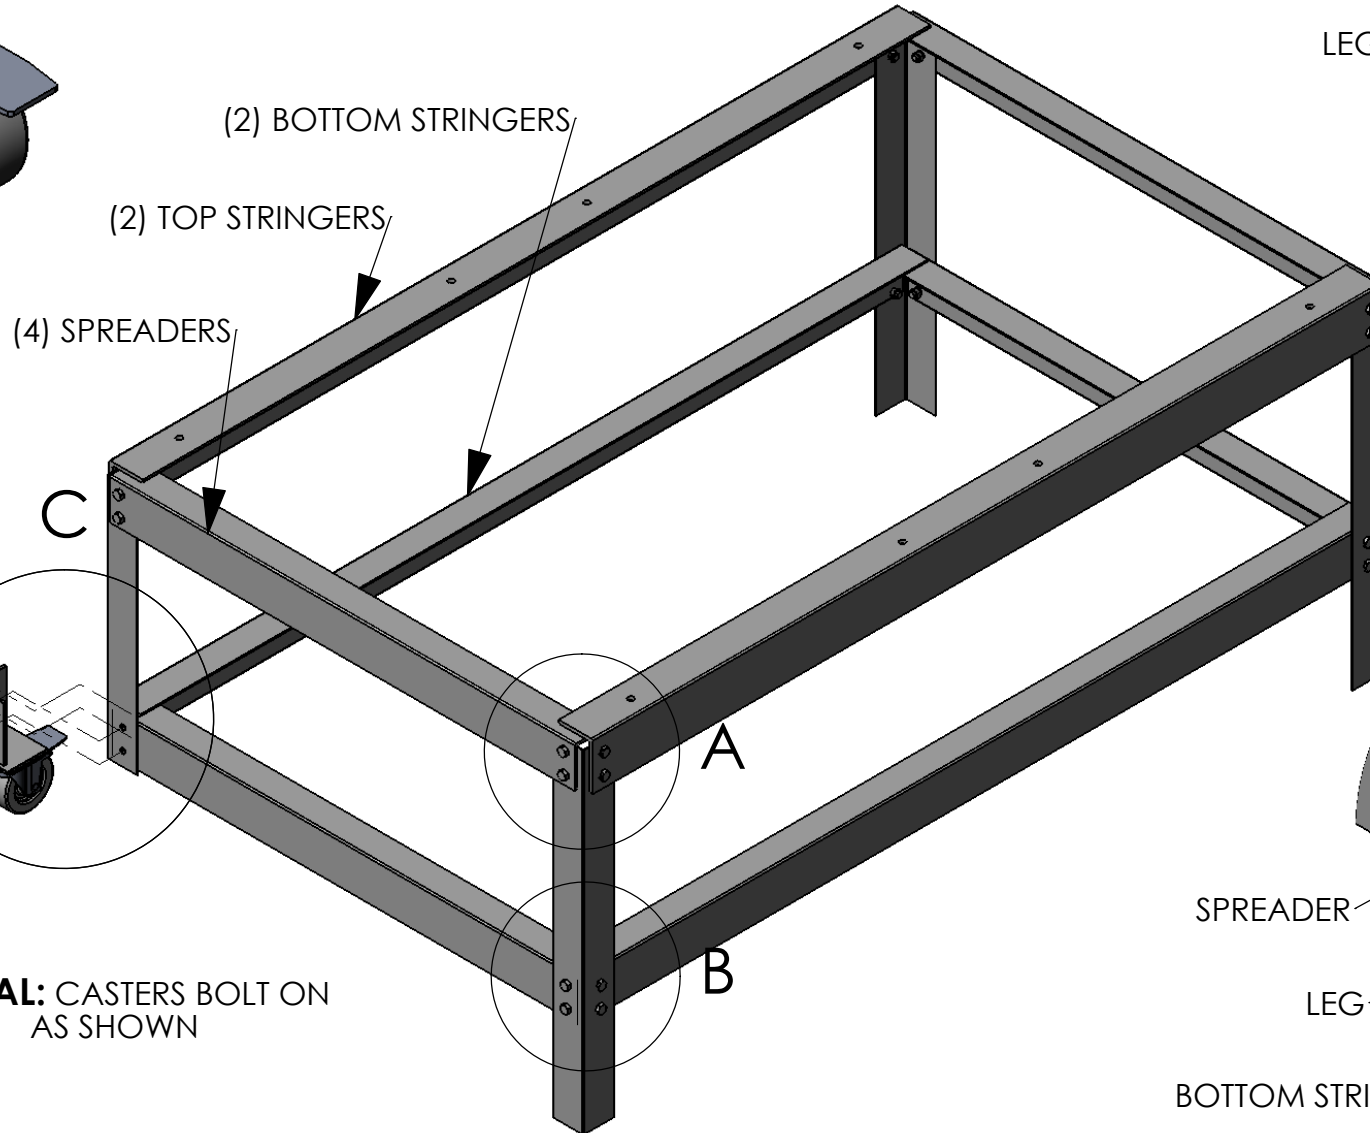

E-24, E-31, E-37 STAND ASSEMBLY

(4) CASTERS

(32) 3/8-16 NUTS

(32) 3/8 SPLIT LOCK WASHERS

(32) 3/8-16 x 3/4 HEX BOLTS

TOP STRINGER

SPREADER

LEG

DETAIL A

(2) BOTTOM STRINGERS

(2) TOP STRINGERS

(4) SPREADERS

C

A

B

OPTIONAL: CASTERS BOLT ON AS SHOWN

SPREADER

LEG

BOTTOM STRINGER

DETAIL B