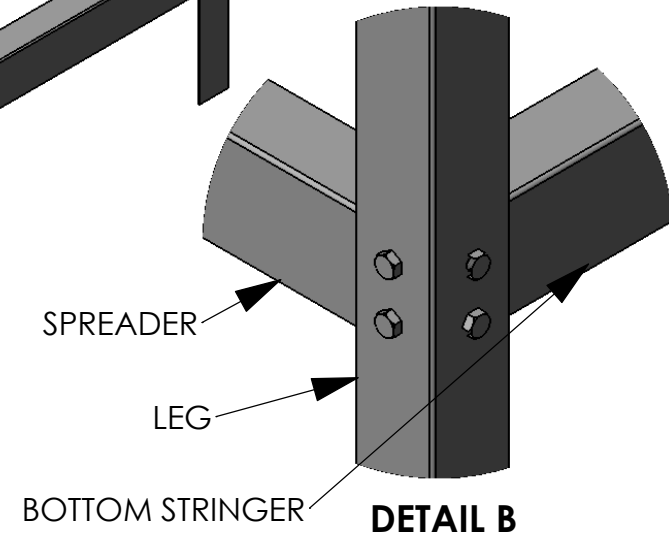

E-24, E-31, E-37 STAND ASSEMBLY

(4) CASTERS

(32) 3/8-16 NUTS

(32) 3/8 SPLIT LOCK WASHERS

(32) 3/8-16 x 3/4 HEX BOLTS

TOP STRINGER

SPREADER

LEG

DETAIL A

(2) BOTTOM STRINGERS

(2) TOP STRINGERS

(4) SPREADERS

C

A

B

OPTIONAL: CASTERS BOLT ON AS SHOWN

SPREADER

LEG

BOTTOM STRINGER

DETAIL B