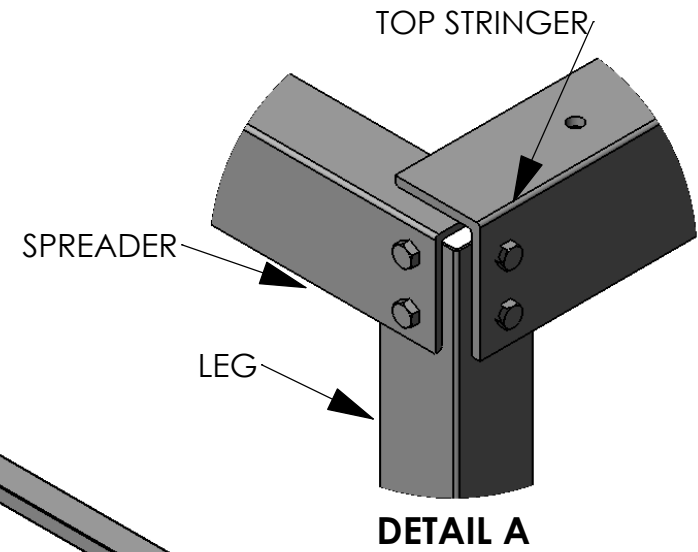

E-24, E-31, E-37 STAND ASSEMBLY

(4) CASTERS

(32) 3/8-16 NUTS

(32) 3/8 SPLIT LOCK WASHERS

(32) 3/8-16 x 3/4 HEX BOLTS

TOP STRINGER

SPREADER

LEG

DETAIL A

(2) BOTTOM STRINGERS

(2) TOP STRINGERS

(4) SPREADERS

C

A

B

OPTIONAL: CASTERS BOLT ON AS SHOWN

SPREADER

LEG

BOTTOM STRINGER

DETAIL B